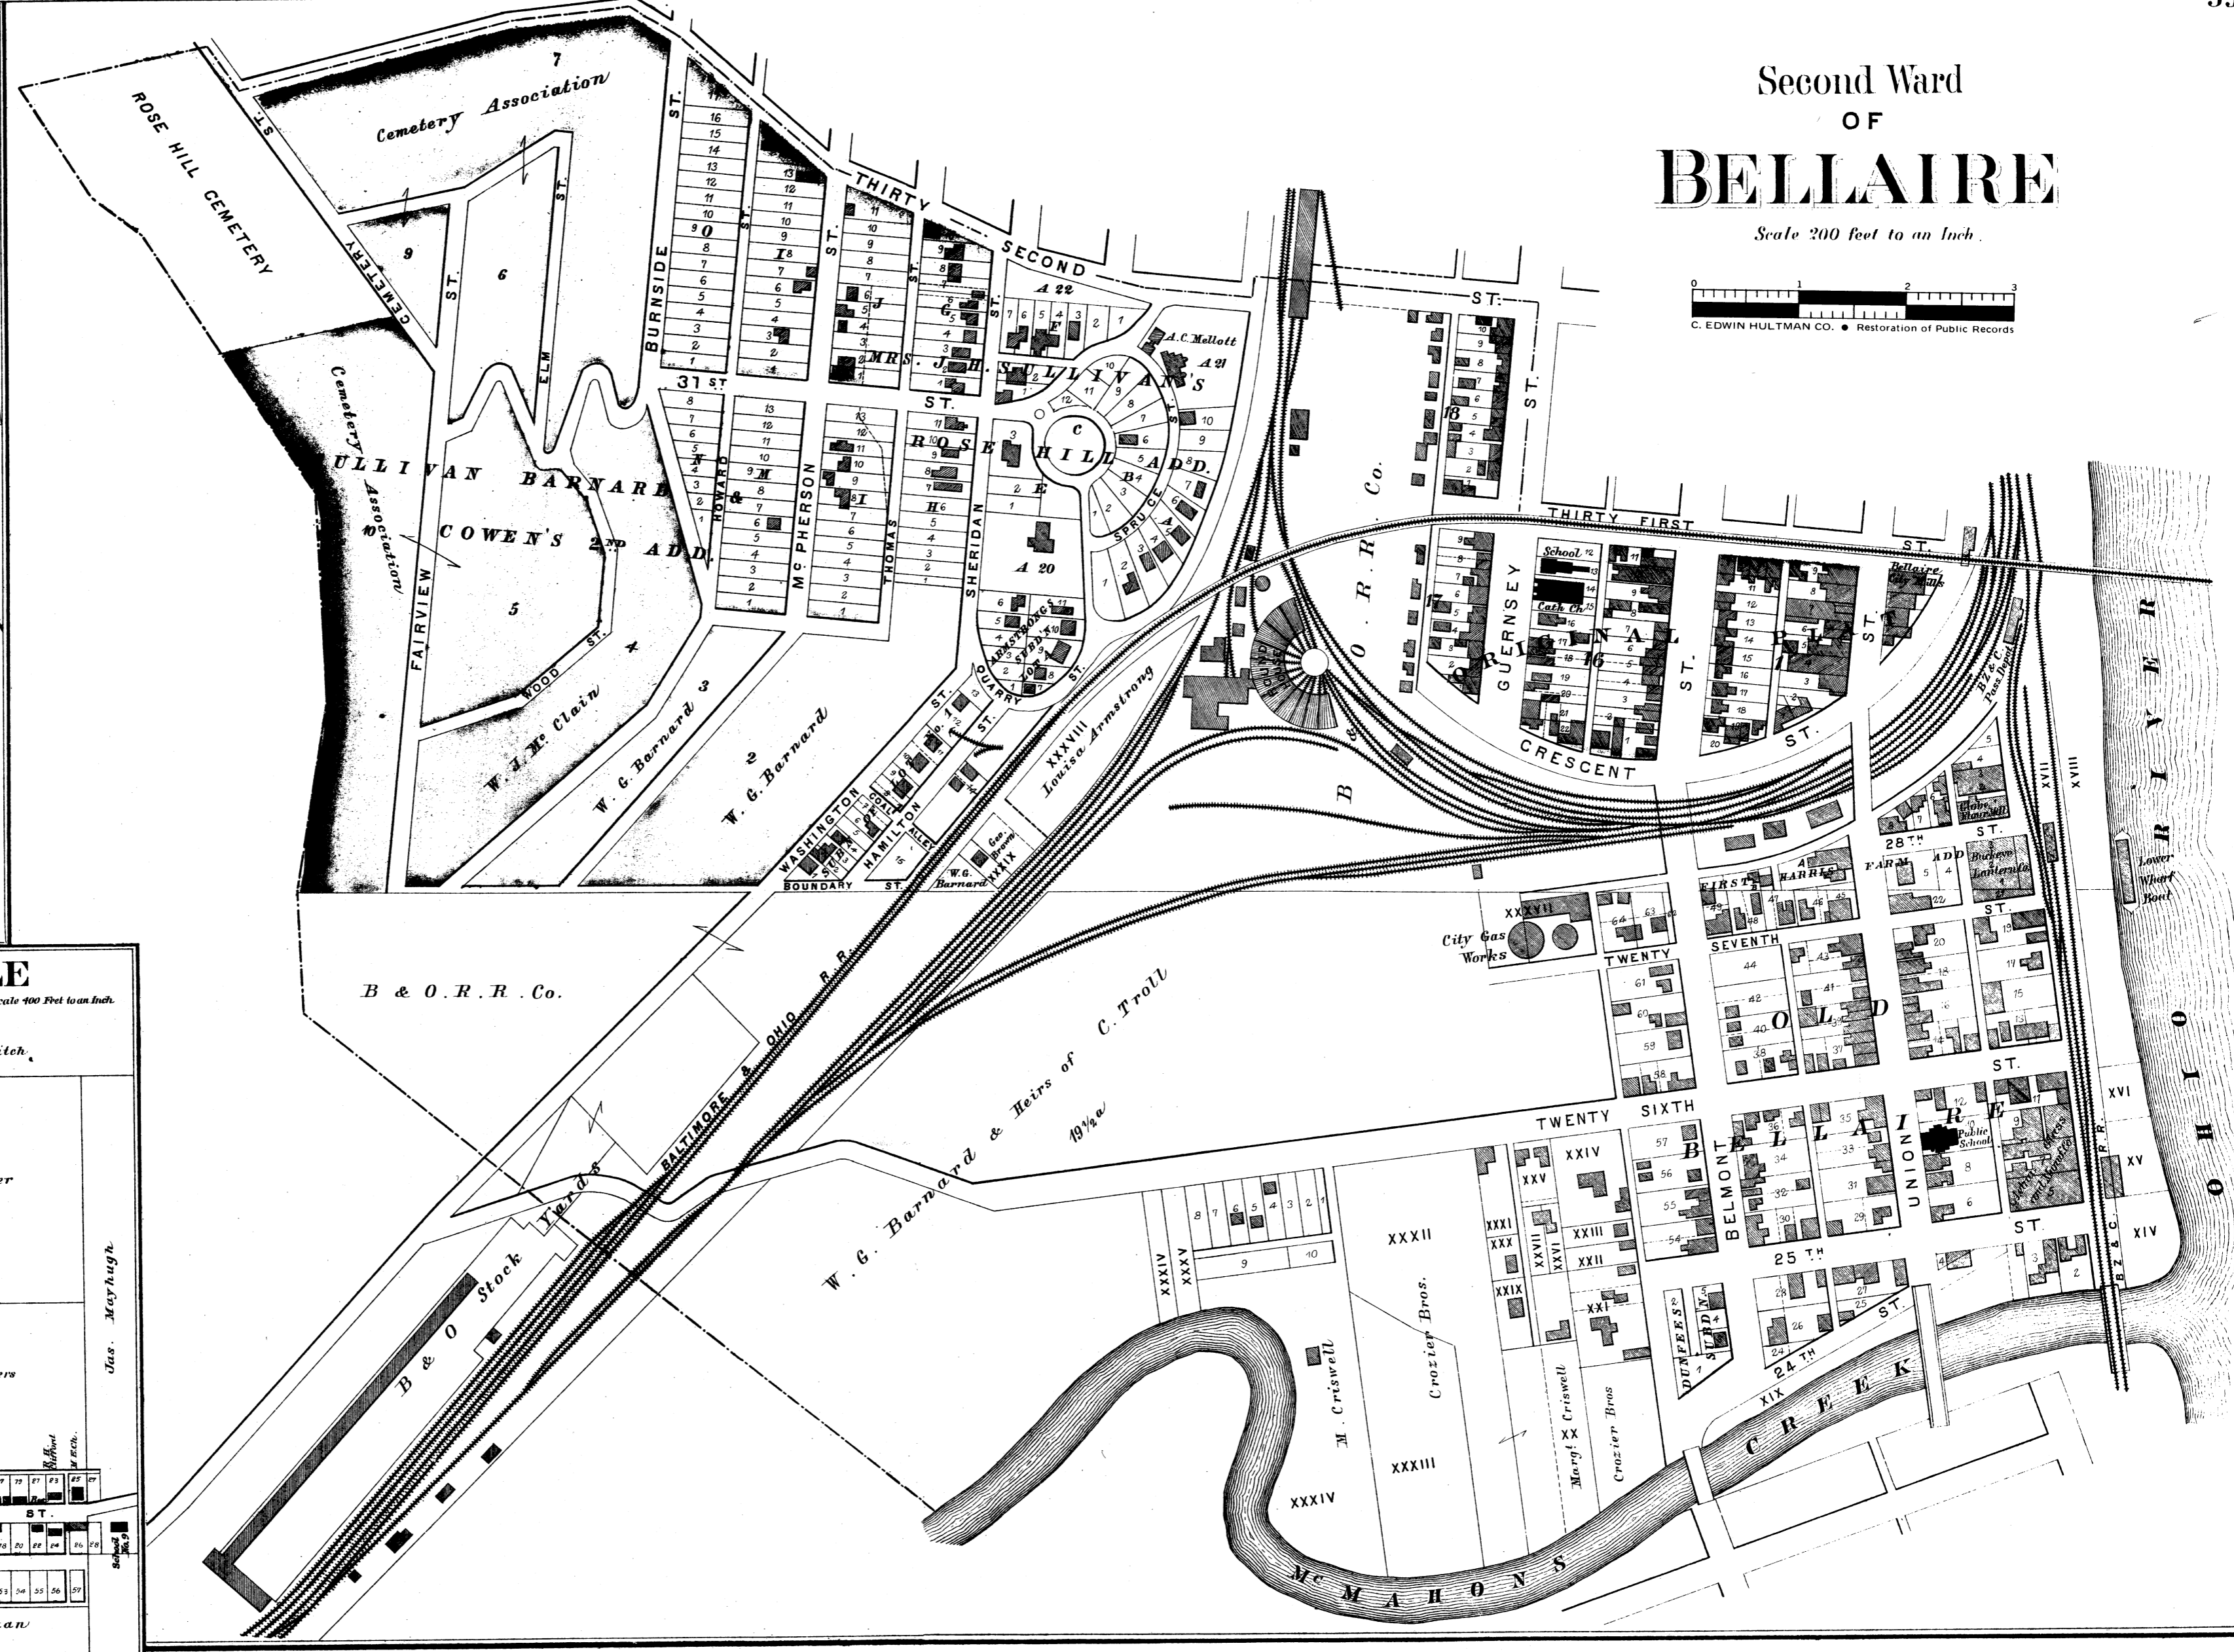

MAYNARD

COLERAIN TWP. Scale 30 Feet to an Inch

Second Ward OF BELLAIRE

Scale 200 feet to an Inch

CENTREVILLE

SMITH TWP. Scale 100 Feet to an Inch